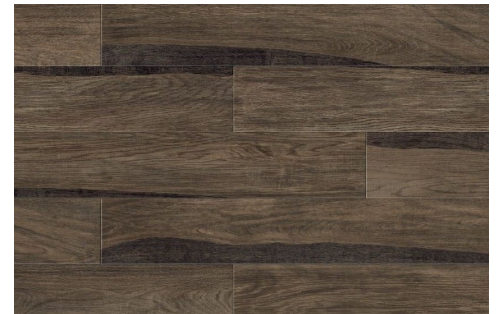

Light

PRODUCT SPECS	
MATERIAL	PORCELAIN
VARIATION	V2
SIZE	6X35½