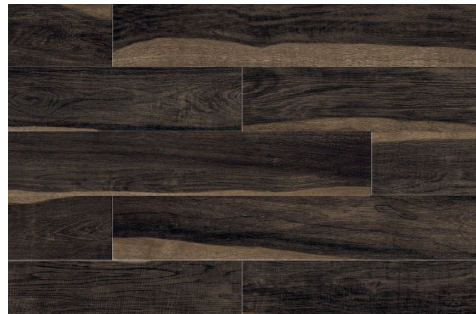

# SORIANO

Brown

Gold

Grey

White

PRODUCT SPECS	
MATERIAL	PORCELAIN
PEI	III
SIZE	5 $\frac{7}{8}$ x23 $\frac{3}{4}$

Forest

Meadow

Summit

Sunset

PRODUCT SPECS	
MATERIAL	PORCELAIN
PEI	IV
SIZE	5 $\frac{7}{8}$ X35 $\frac{1}{2}$

Blend

Dark

Light

PRODUCT SPECS	
MATERIAL	PORCELAIN
VARIATION	V2
SIZE	6X35½